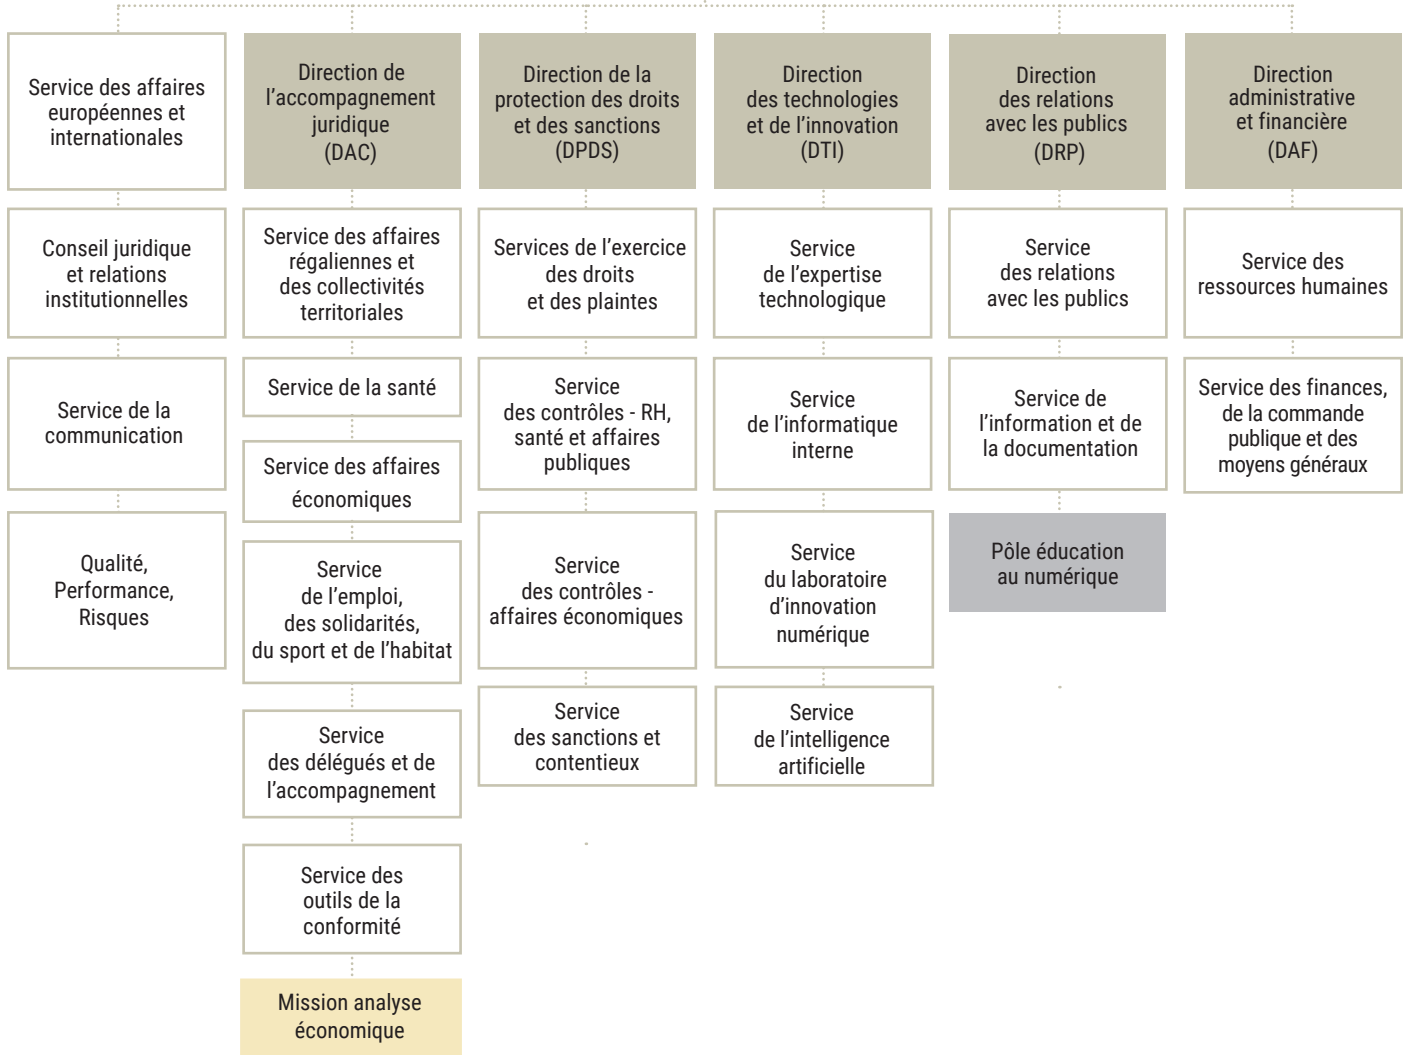

Marie-Laure DENIS
Présidente

Louis DUTHEILLET DE LAMOTHE
Secrétaire général

Mathias MOULIN
Secrétaire général adjoint

Marie-Laure DENIS
Chair

Louis DUTHEILLET DE LAMOTHE
Secretary-General

Mathias MOULIN
Deputy Secretary-General

European and International Affairs department

Legal advice and institutional relations

Communication department

Performance, quality and risks

Directorate for legal support

State and local government affairs department

Health department

Economic affairs department

Employment, solidarity, sport and housing department

Data protection officers and support department

Compliance tools department

Economic Analysis Mission

Directorate for rights protection and sanctions